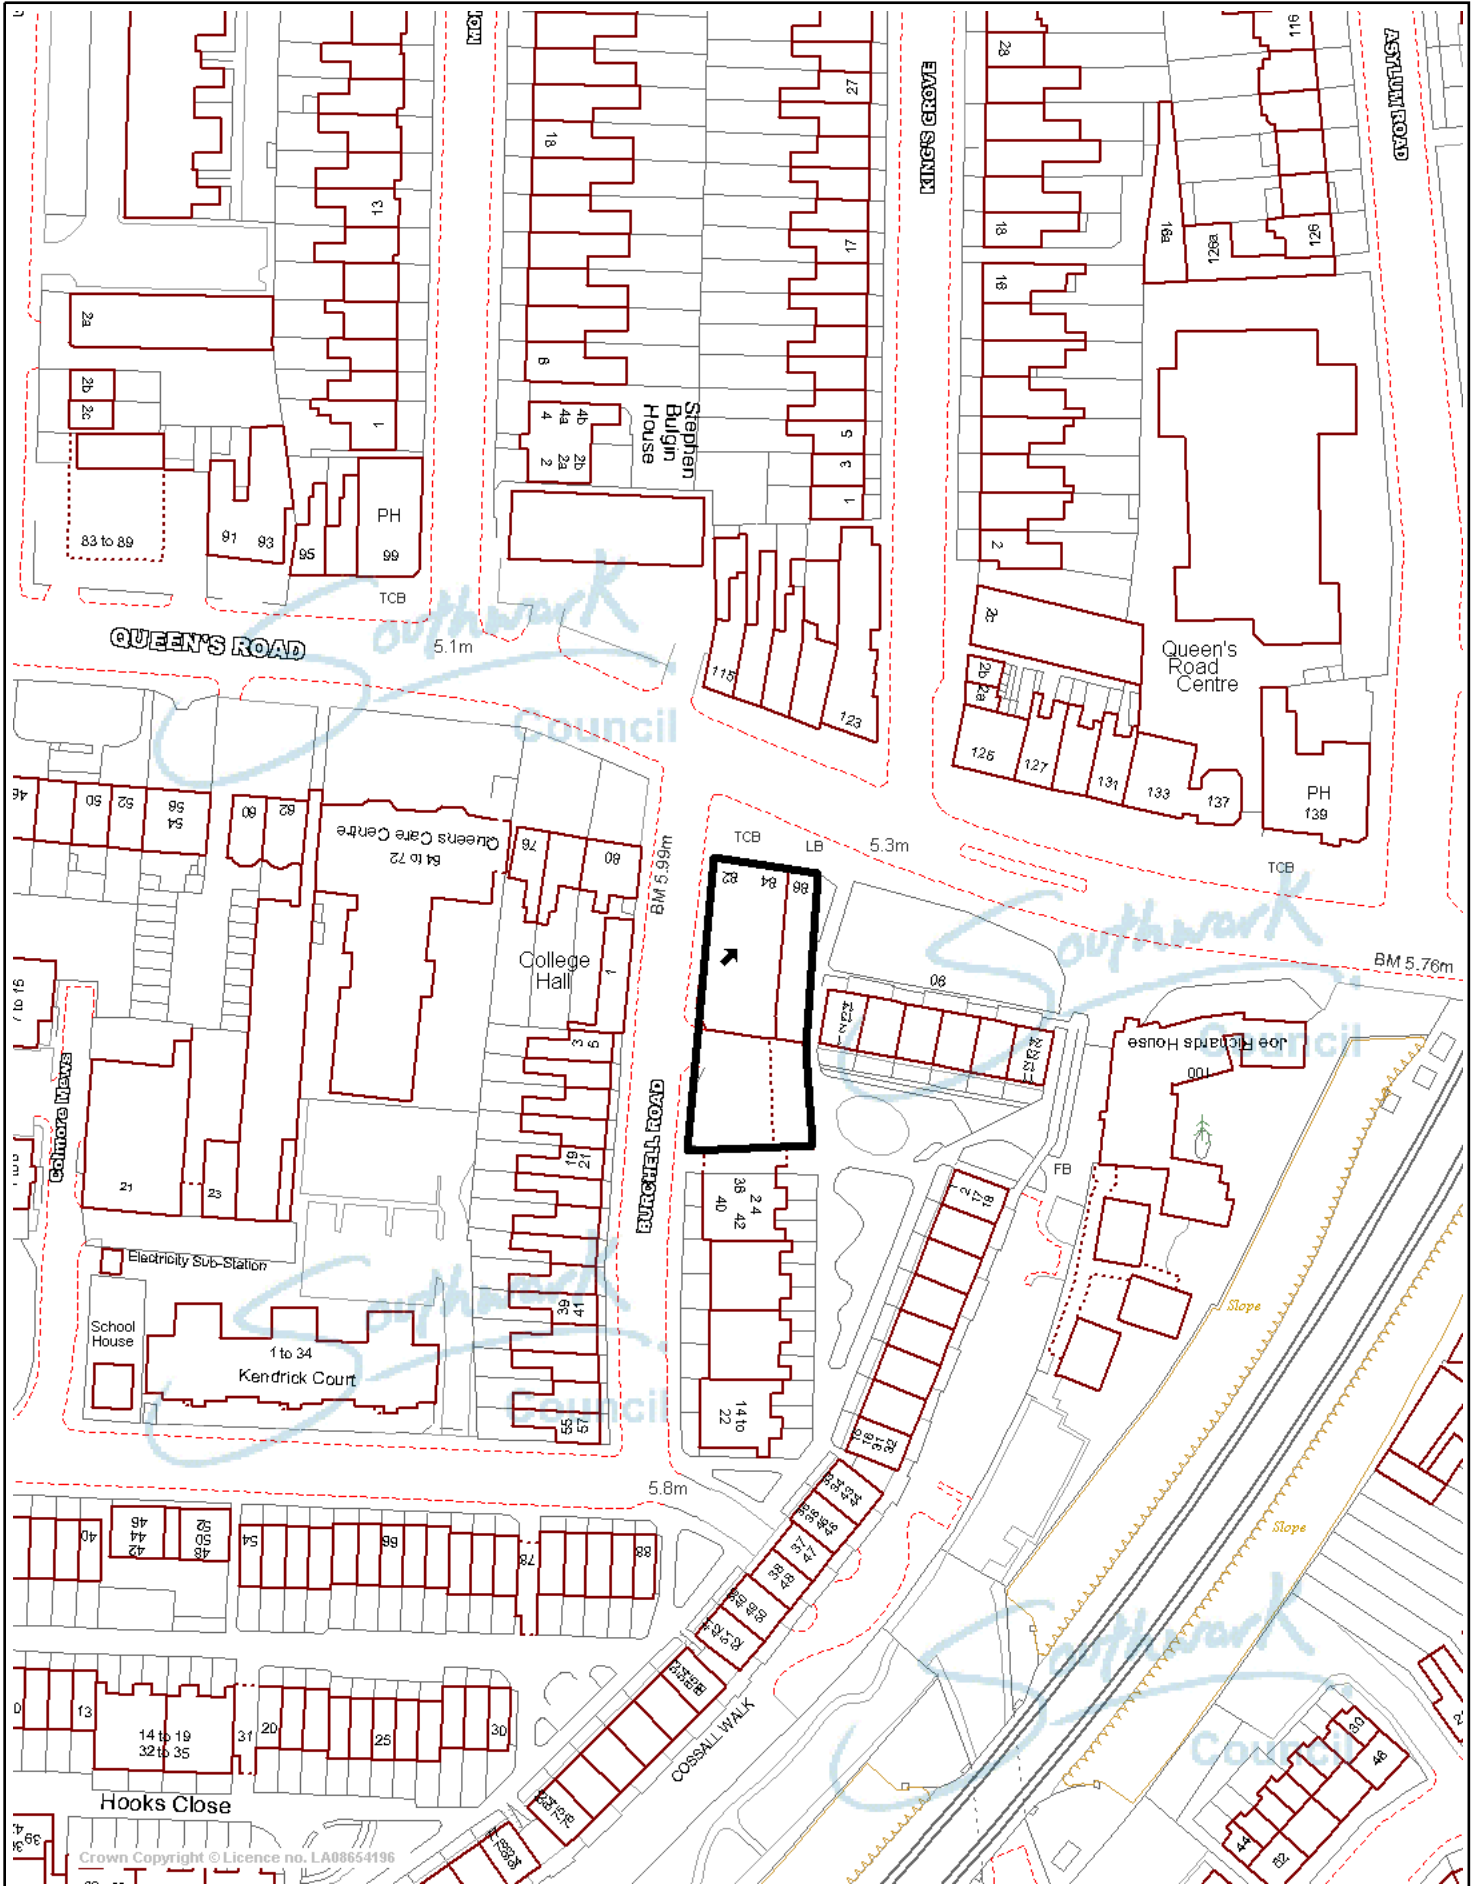

# 82-86 Queen's Road, SE15

Crown Copyright © Licence no. LA08654196

The Site plan supplied by London Borough of Southwark for planning and building control purposes only

© Crown Copyright. All rights reserved. London Borough of Southwark. OS Licence LA08654196. 2003.

Scale 1/1250  
Date 23/3/2004

Southwark Council